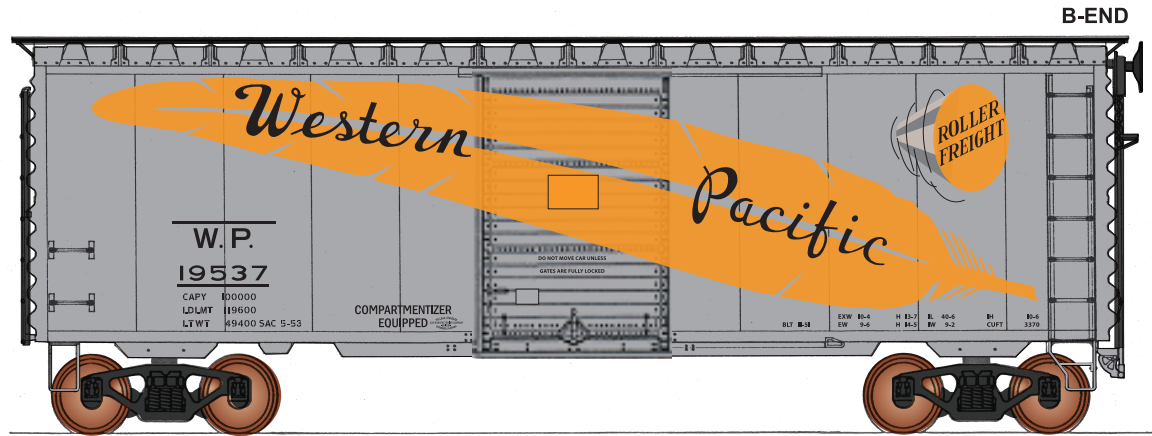

InterMountain Railway Company

WESTERN PACIFIC -40' PS-1 W/ 7' YGSTN. DOOR

BOX LABEL

B-END

B-END

Approval:
Date:

FILE NAME	WP- 40'PS-1	MAIN BODY COLOR	SILVER	UNDERFRAME COLOR	BLACK
IRC #		ROOF COLOR	SILVER	BRAKEWHEEL COLOR	BLACK
ORIGINAL FILE DATE	2/11/15	CAR END COLOR	BLACK	BRAKESTAND COLOR	BLACK
REVISION DATE		DOOR COLOR	SILVER	END LADDER COLOR	BLACK
ART REVISION #	NEW	ROOFWALK COLOR	BLACK	TRUCK COLOR	BLACK
ARTIST:	DEDE PEEHL	FLOOR COLOR	BLACK	SIDE LADDER COLOR	SILVER