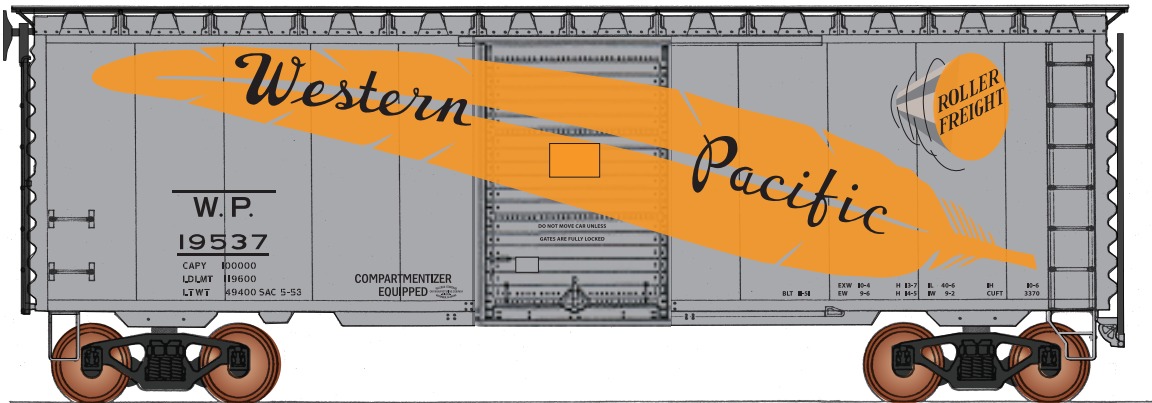

InterMountain Railway Company

WESTERN PACIFIC -40' PS-1 W/ 7' YGSTN. DOOR

BOX LABEL

B-END

B-END

Approval:
Date:

FILE NAME	WP- 40'PS-1	MAIN BODY COLOR	SILVER	UNDERFRAME COLOR	BLACK
IRC #		ROOF COLOR	SILVER	BRAKEWHEEL COLOR	BLACK
ORIGINAL FILE DATE	2/11/15	CAR END COLOR	BLACK	BRAKESTAND COLOR	BLACK
REVISION DATE		DOOR COLOR	SILVER	END LADDER COLOR	BLACK
ART REVISION #	NEW	ROOFWALK COLOR	BLACK	TRUCK COLOR	BLACK
ARTIST:	DEDE PEEHL	FLOOR COLOR	BLACK	SIDE LADDER COLOR	SILVER