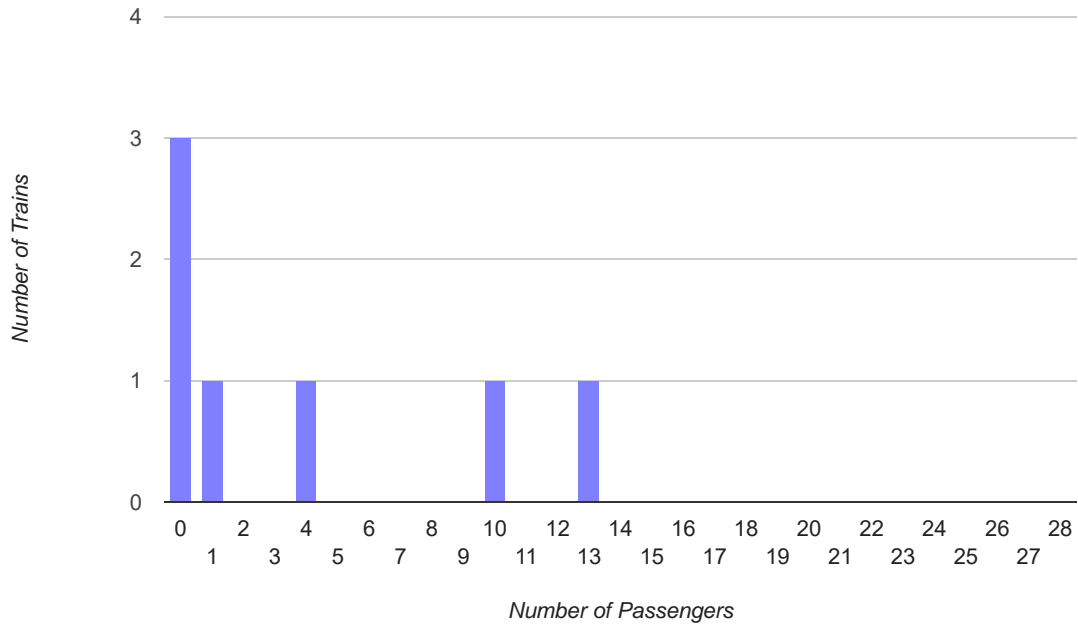

Passengers on Saturday 1500 Trains