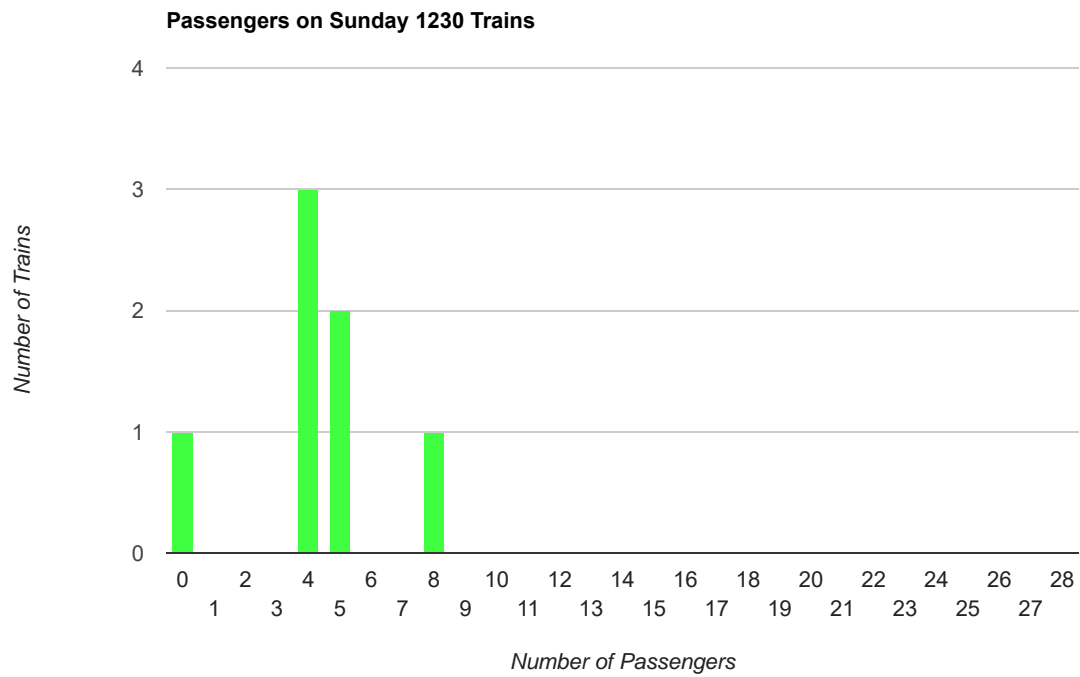

Total number of dates: 16

Total number of scheduled trains: 128

Passenger Counts		Train Times:								
Sorted by Day of Weekend		1200	1230	1300	1330	1400	1430	1500	1530	Totals
Saturday - Total Passengers		88	59	40	45	40	25	28	36	361
Sunday - Total Passengers		66	30	33	27	25	26	23	24	254
Holiday - Total Passengers		16	9	6	9	13	7	9	1	70
Saturday Averages		12.6	8.4	5.7	6.4	5.7	3.6	4.0	5.1	51.6
Sunday Averages		9.4	4.3	4.7	3.9	3.6	3.7	3.3	3.4	36.3
Holiday Averages		8.0	4.5	3.0	4.5	6.5	3.5	4.5	0.5	35.0
Saturday - Zero Passenger Runs		1	0	1	1	0	2	3	1	9
Sunday - Zero Passenger Runs		0	1	1	1	2	2	5	4	16
Holiday - Zero Passenger Runs		0	0	1	1	1	1	0	1	5

Passengers by Train Time (year to date)

Average Passengers by Train Time (year to date)

Number of Zero Passenger Trains by Train Time (year to date)

Passengers on all 1400 Trains

Passengers on all 1430 Trains

Passengers on Saturday 1400 Trains

Passengers on Saturday 1430 Trains

Passengers on Saturday 1500 Trains

Passengers on Saturday 1530 Trains

Passengers on Sunday 1400 Trains

Passengers on Sunday 1430 Trains