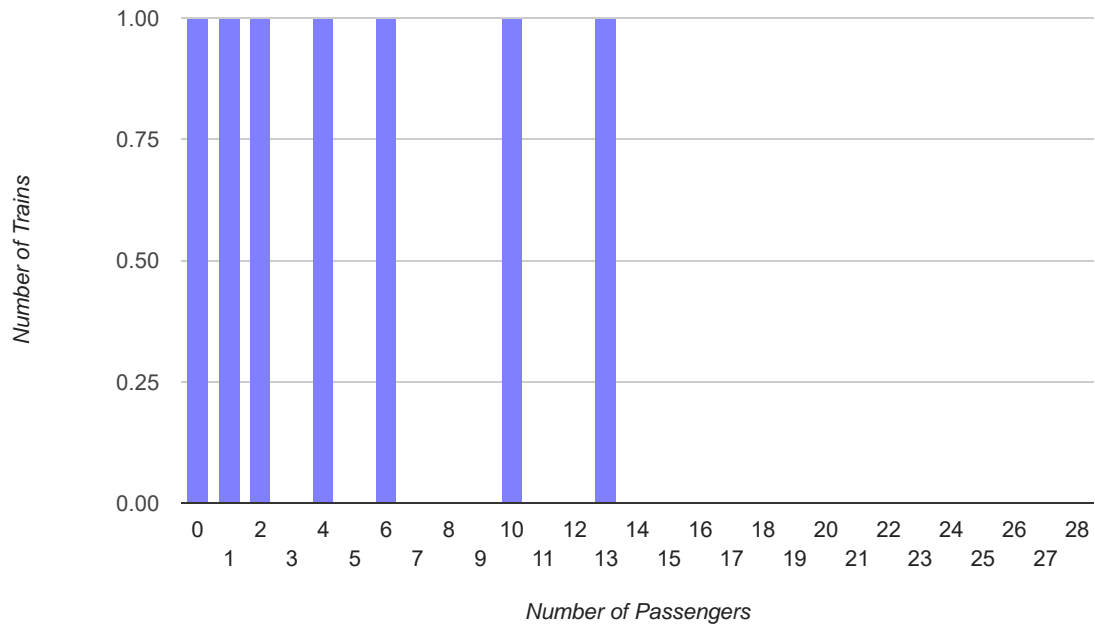

Total number of dates: 16

Total number of scheduled trains: 128

Passenger Counts		Train Times:								
Sorted by Day of Weekend		1200	1230	1300	1330	1400	1430	1500	1530	Totals
Saturday - Total Passengers		88	59	40	45	40	25	28	36	361
Sunday - Total Passengers		66	30	33	27	25	26	23	24	254
Holiday - Total Passengers		16	9	6	9	13	7	9	1	70
Saturday Averages		12.6	8.4	5.7	6.4	5.7	3.6	4.0	5.1	51.6
Sunday Averages		9.4	4.3	4.7	3.9	3.6	3.7	3.3	3.4	36.3
Holiday Averages		8.0	4.5	3.0	4.5	6.5	3.5	4.5	0.5	35.0
Saturday - Zero Passenger Runs		1	0	1	1	0	2	3	1	9
Sunday - Zero Passenger Runs		0	1	1	1	2	2	5	4	16
Holiday - Zero Passenger Runs		0	0	1	1	1	1	0	1	5

Passengers by Train Time (year to date)

Average Passengers by Train Time (year to date)

Number of Zero Passenger Trains by Train Time (year to date)

Passengers on all 1400 Trains

Passengers on all 1430 Trains

Passengers on Saturday 1400 Trains

Passengers on Saturday 1430 Trains

Passengers on Saturday 1500 Trains

Passengers on Saturday 1530 Trains

Passengers on Sunday 1400 Trains

Passengers on Sunday 1430 Trains