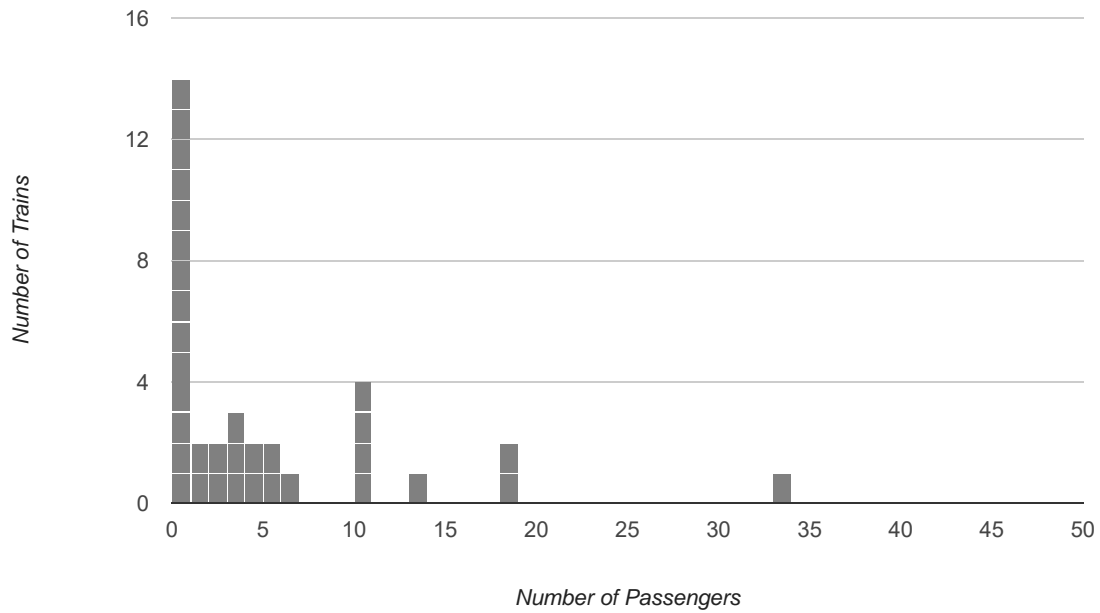

Total number of dates: 34

Total number of scheduled trains: 272

<b>Passenger Counts</b>	<b>Train Times:</b>								
<b>Sorted by Day of Weekend</b>	<b>1200</b>	<b>1230</b>	<b>1300</b>	<b>1330</b>	<b>1400</b>	<b>1430</b>	<b>1500</b>	<b>1530</b>	<b>Totals</b>
Saturday - Total Passengers	190	149	102	114	117	78	78	85	913
Sunday - Total Passengers	198	137	134	85	77	87	70	75	863
Holiday - Total Passengers	34	19	10	13	18	7	9	1	111
Saturday Averages	12.7	9.9	6.8	7.6	7.8	5.2	5.2	5.7	60.9
Sunday Averages	13.2	9.1	8.9	5.7	5.1	5.8	4.7	5.0	57.5
Holiday Averages	8.5	4.8	2.5	3.2	4.5	1.8	2.2	0.2	27.8
Saturday - Zero Passenger Runs	3	0	2	2	1	3	5	3	19
Sunday - Zero Passenger Runs	1	1	1	1	5	2	6	8	25
Holiday - Zero Passenger Runs	1	0	2	2	2	3	2	3	15

**Passengers by Train Time (year to date)**

**Average Passengers by Train Time (year to date)**

Number of Zero Passenger Trains by Train Time (year to date)

**Passengers on all 1500 Trains**

**Passengers on all 1530 Trains**

**Passengers on Saturday 1200 Trains**

**Passengers on Saturday 1230 Trains**

**Passengers on Saturday 1500 Trains**

**Passengers on Saturday 1530 Trains**

**Passengers on Sunday 1200 Trains**

**Passengers on Sunday 1230 Trains**