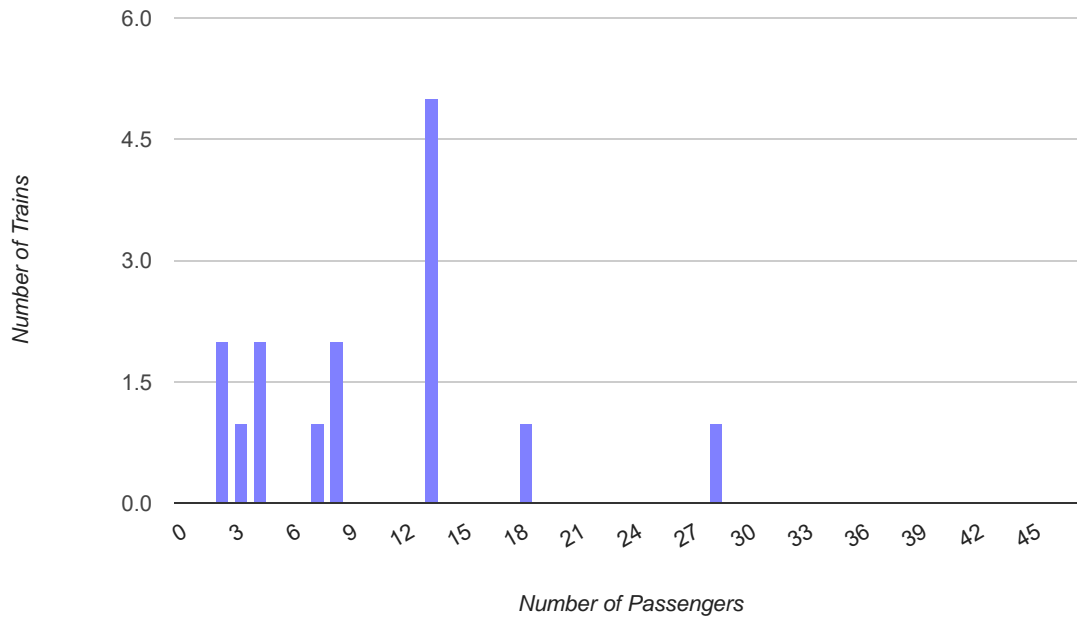

Total number of dates: 34

Total number of scheduled trains: 272

<b>Passenger Counts</b>	<b>Train Times:</b>								
<b>Sorted by Day of Weekend</b>	<b>1200</b>	<b>1230</b>	<b>1300</b>	<b>1330</b>	<b>1400</b>	<b>1430</b>	<b>1500</b>	<b>1530</b>	<b>Totals</b>
Saturday - Total Passengers	190	149	102	114	117	78	78	85	913
Sunday - Total Passengers	198	137	134	85	77	87	70	75	863
Holiday - Total Passengers	34	19	10	13	18	7	9	1	111
Saturday Averages	12.7	9.9	6.8	7.6	7.8	5.2	5.2	5.7	60.9
Sunday Averages	13.2	9.1	8.9	5.7	5.1	5.8	4.7	5.0	57.5
Holiday Averages	8.5	4.8	2.5	3.2	4.5	1.8	2.2	0.2	27.8
Saturday - Zero Passenger Runs	3	0	2	2	1	3	5	3	19
Sunday - Zero Passenger Runs	1	1	1	1	5	2	6	8	25
Holiday - Zero Passenger Runs	1	0	2	2	2	3	2	3	15

**Passengers by Train Time (year to date)**

**Average Passengers by Train Time (year to date)**

Number of Zero Passenger Trains by Train Time (year to date)

**Passengers on all 1500 Trains**

**Passengers on all 1530 Trains**

**Passengers on Saturday 1200 Trains**

**Passengers on Saturday 1230 Trains**

**Passengers on Saturday 1500 Trains**

**Passengers on Saturday 1530 Trains**

**Passengers on Sunday 1200 Trains**

**Passengers on Sunday 1230 Trains**