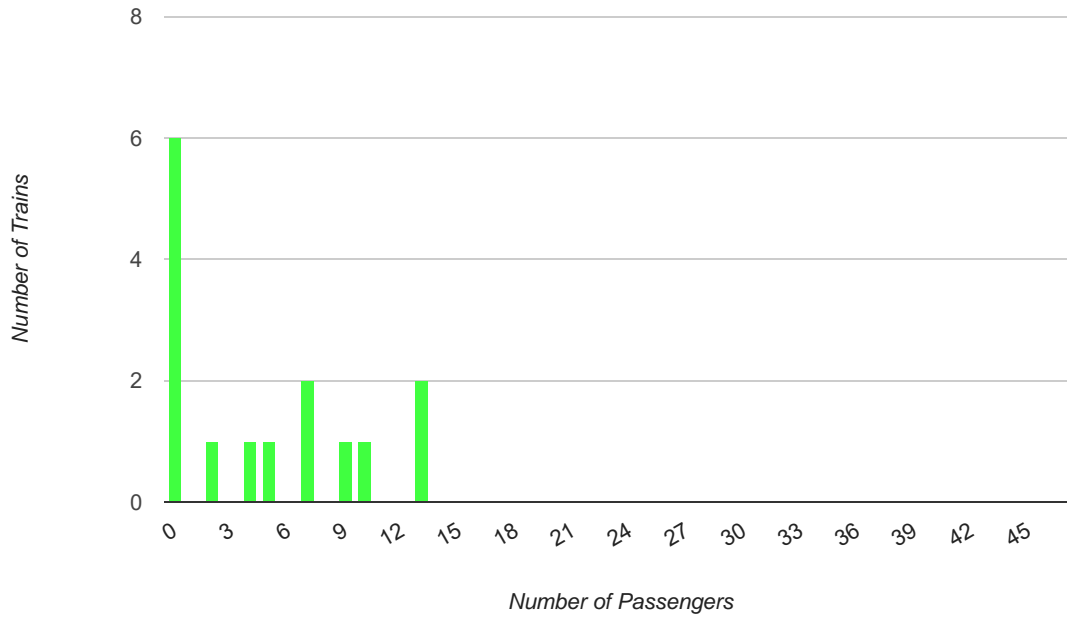

Total number of dates: 34

Total number of scheduled trains: 272

<b>Passenger Counts</b>	<b>Train Times:</b>								
<b>Sorted by Day of Weekend</b>	<b>1200</b>	<b>1230</b>	<b>1300</b>	<b>1330</b>	<b>1400</b>	<b>1430</b>	<b>1500</b>	<b>1530</b>	<b>Totals</b>
Saturday - Total Passengers	190	149	102	114	117	78	78	85	913
Sunday - Total Passengers	198	137	134	85	77	87	70	75	863
Holiday - Total Passengers	34	19	10	13	18	7	9	1	111
Saturday Averages	12.7	9.9	6.8	7.6	7.8	5.2	5.2	5.7	60.9
Sunday Averages	13.2	9.1	8.9	5.7	5.1	5.8	4.7	5.0	57.5
Holiday Averages	8.5	4.8	2.5	3.2	4.5	1.8	2.2	0.2	27.8
Saturday - Zero Passenger Runs	3	0	2	2	1	3	5	3	19
Sunday - Zero Passenger Runs	1	1	1	1	5	2	6	8	25
Holiday - Zero Passenger Runs	1	0	2	2	2	3	2	3	15

**Passengers by Train Time (year to date)**

**Average Passengers by Train Time (year to date)**

Number of Zero Passenger Trains by Train Time (year to date)

**Passengers on all 1500 Trains**

**Passengers on all 1530 Trains**

**Passengers on Saturday 1200 Trains**

**Passengers on Saturday 1230 Trains**

**Passengers on Saturday 1500 Trains**

**Passengers on Saturday 1530 Trains**

**Passengers on Sunday 1200 Trains**

**Passengers on Sunday 1230 Trains**

**Passengers on Sunday 1500 Trains**

**Passengers on Sunday 1530 Trains**

Report created by ~/bin/create\_passenger\_train\_report.sh