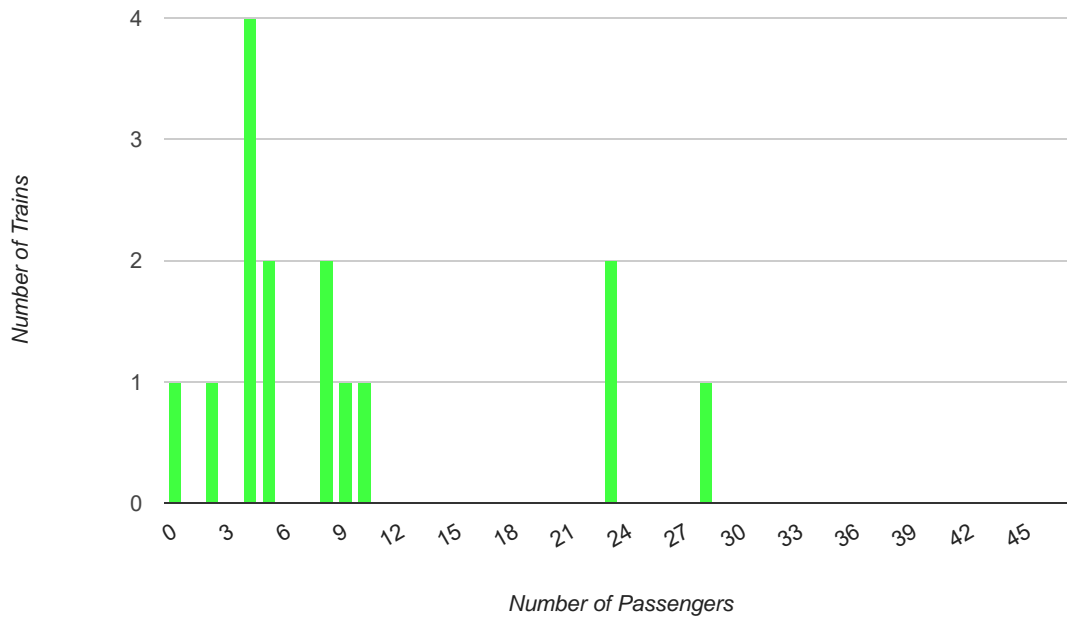

Total number of dates: 34

Total number of scheduled trains: 272

<b>Passenger Counts</b>	<b>Train Times:</b>								
<b>Sorted by Day of Weekend</b>	<b>1200</b>	<b>1230</b>	<b>1300</b>	<b>1330</b>	<b>1400</b>	<b>1430</b>	<b>1500</b>	<b>1530</b>	<b>Totals</b>
Saturday - Total Passengers	190	149	102	114	117	78	78	85	913
Sunday - Total Passengers	198	137	134	85	77	87	70	75	863
Holiday - Total Passengers	34	19	10	13	18	7	9	1	111
Saturday Averages	12.7	9.9	6.8	7.6	7.8	5.2	5.2	5.7	60.9
Sunday Averages	13.2	9.1	8.9	5.7	5.1	5.8	4.7	5.0	57.5
Holiday Averages	8.5	4.8	2.5	3.2	4.5	1.8	2.2	0.2	27.8
Saturday - Zero Passenger Runs	3	0	2	2	1	3	5	3	19
Sunday - Zero Passenger Runs	1	1	1	1	5	2	6	8	25
Holiday - Zero Passenger Runs	1	0	2	2	2	3	2	3	15

**Passengers by Train Time (year to date)**

**Average Passengers by Train Time (year to date)**

Number of Zero Passenger Trains by Train Time (year to date)

**Passengers on all 1500 Trains**

**Passengers on all 1530 Trains**

**Passengers on Saturday 1200 Trains**

**Passengers on Saturday 1230 Trains**

**Passengers on Saturday 1500 Trains**

**Passengers on Saturday 1530 Trains**

**Passengers on Sunday 1200 Trains**

**Passengers on Sunday 1230 Trains**

**Passengers on Sunday 1500 Trains**

**Passengers on Sunday 1530 Trains**

Report created by ~/bin/create\_passenger\_train\_report.sh